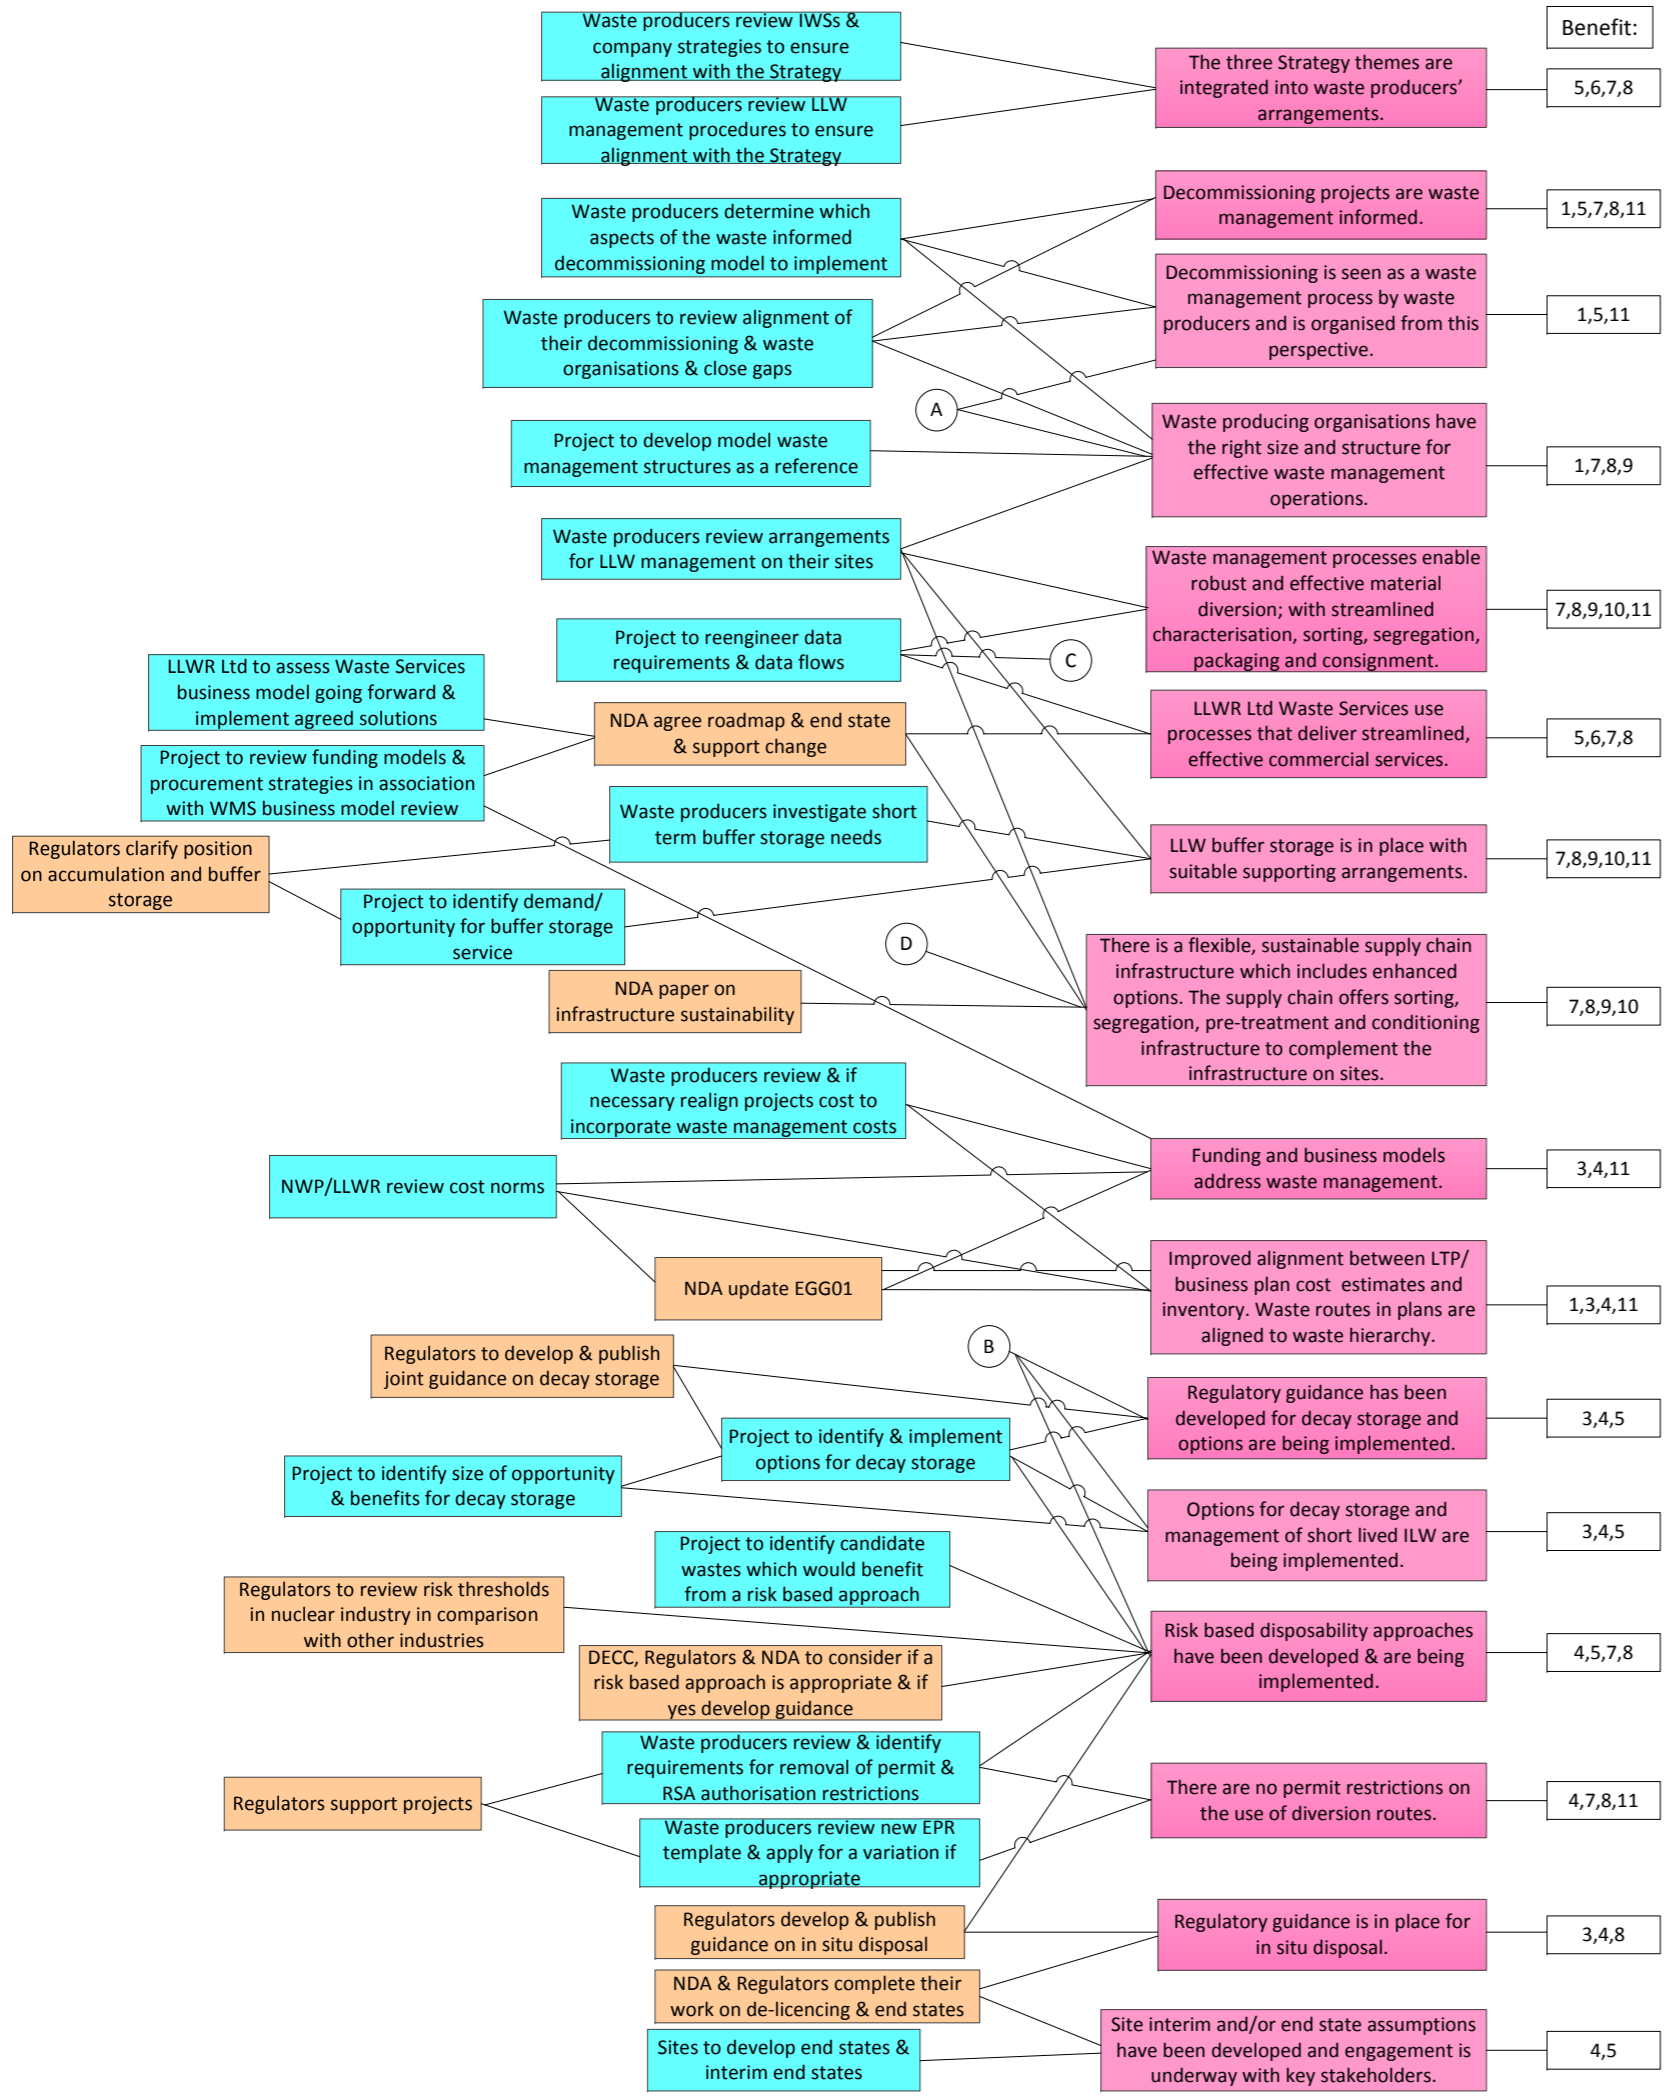

# National LLW Programme Blueprint

## Benefit Map

Page 1 of 2  
Issue 3, Jan 2016

- KEY**
- Vision
  - Strategic Objective
  - Strategic Benefit
  - Intermediate Benefit
  - Intermediate dis-benefit
  - Business Change
  - Project
  - Enabler

## Benefit Map

Page 2 of 2  
Issue 3, Jan 2016

- KEY**
- Vision
  - Strategic Objective
  - Strategic Benefit
  - Intermediate Benefit
  - Intermediate dis-benefit
  - Business Change
  - Project
  - Enabler