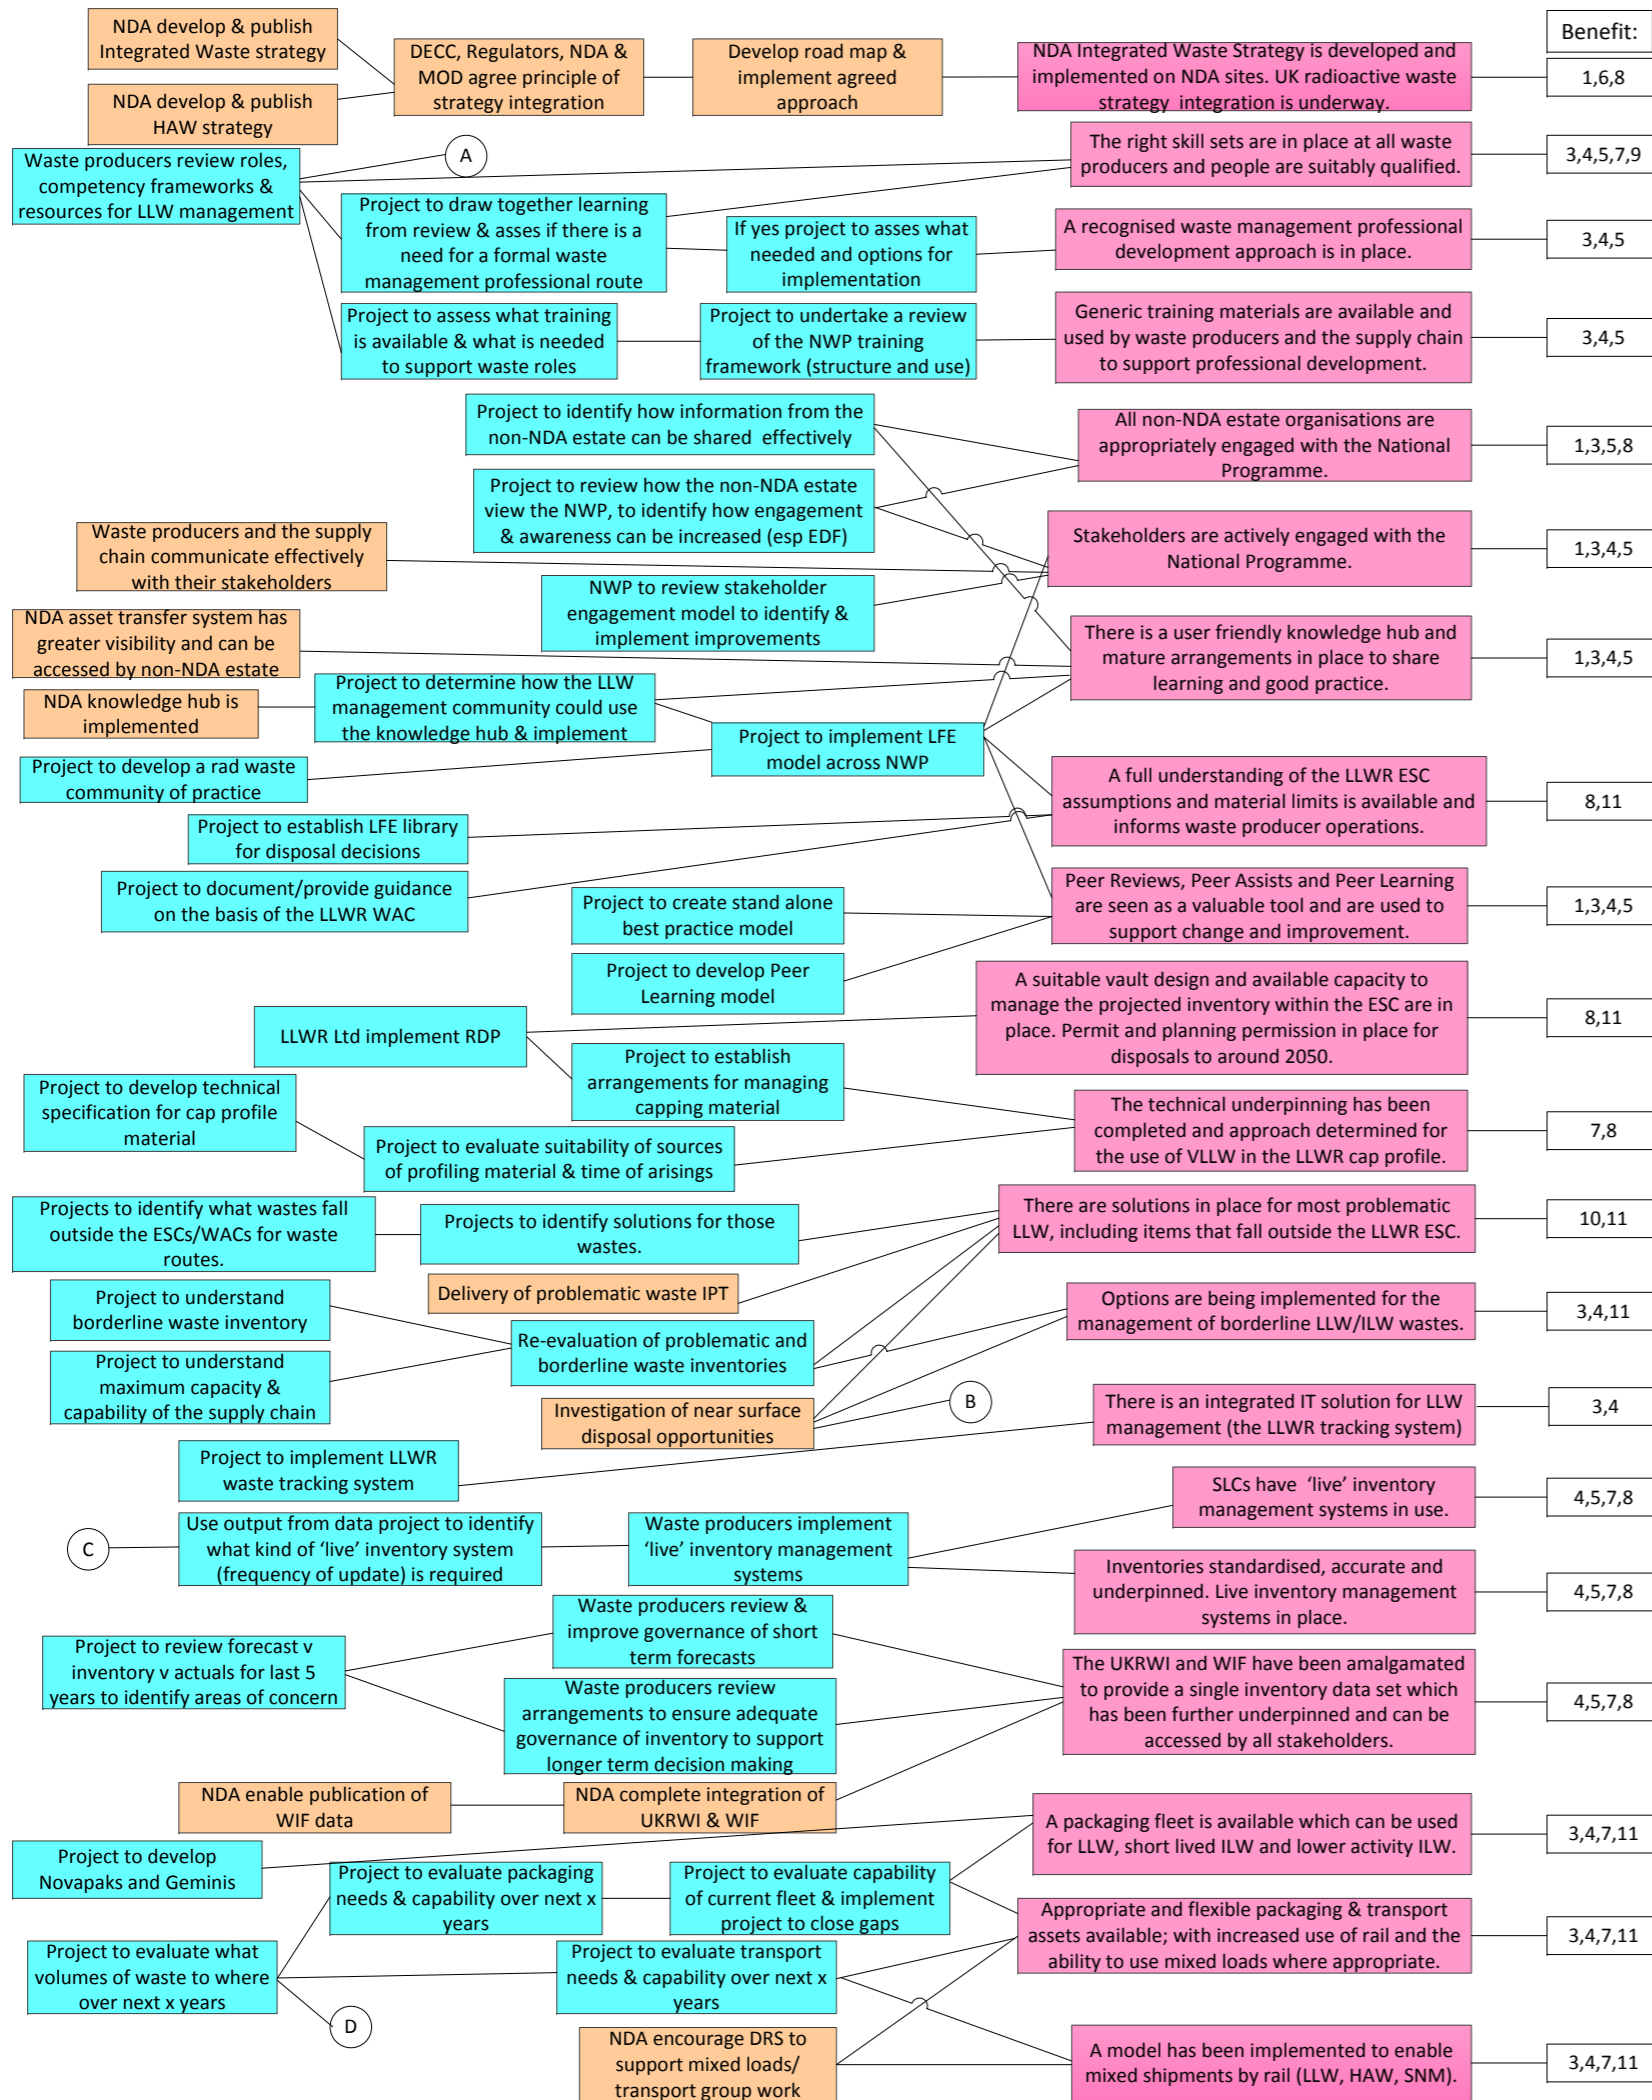

# National LLW Programme Blueprint

## Benefit Map

Page 1 of 2  
Issue 3, Jan 2016

- KEY**
- Vision
  - Strategic Objective
  - Strategic Benefit
  - Intermediate Benefit
  - Intermediate dis-benefit
  - Business Change
  - Project
  - Enabler

## Benefit Map

Page 2 of 2  
Issue 3, Jan 2016

- KEY**
- Vision
  - Strategic Objective
  - Strategic Benefit
  - Intermediate Benefit
  - Intermediate dis-benefit
  - Business Change
  - Project
  - Enabler