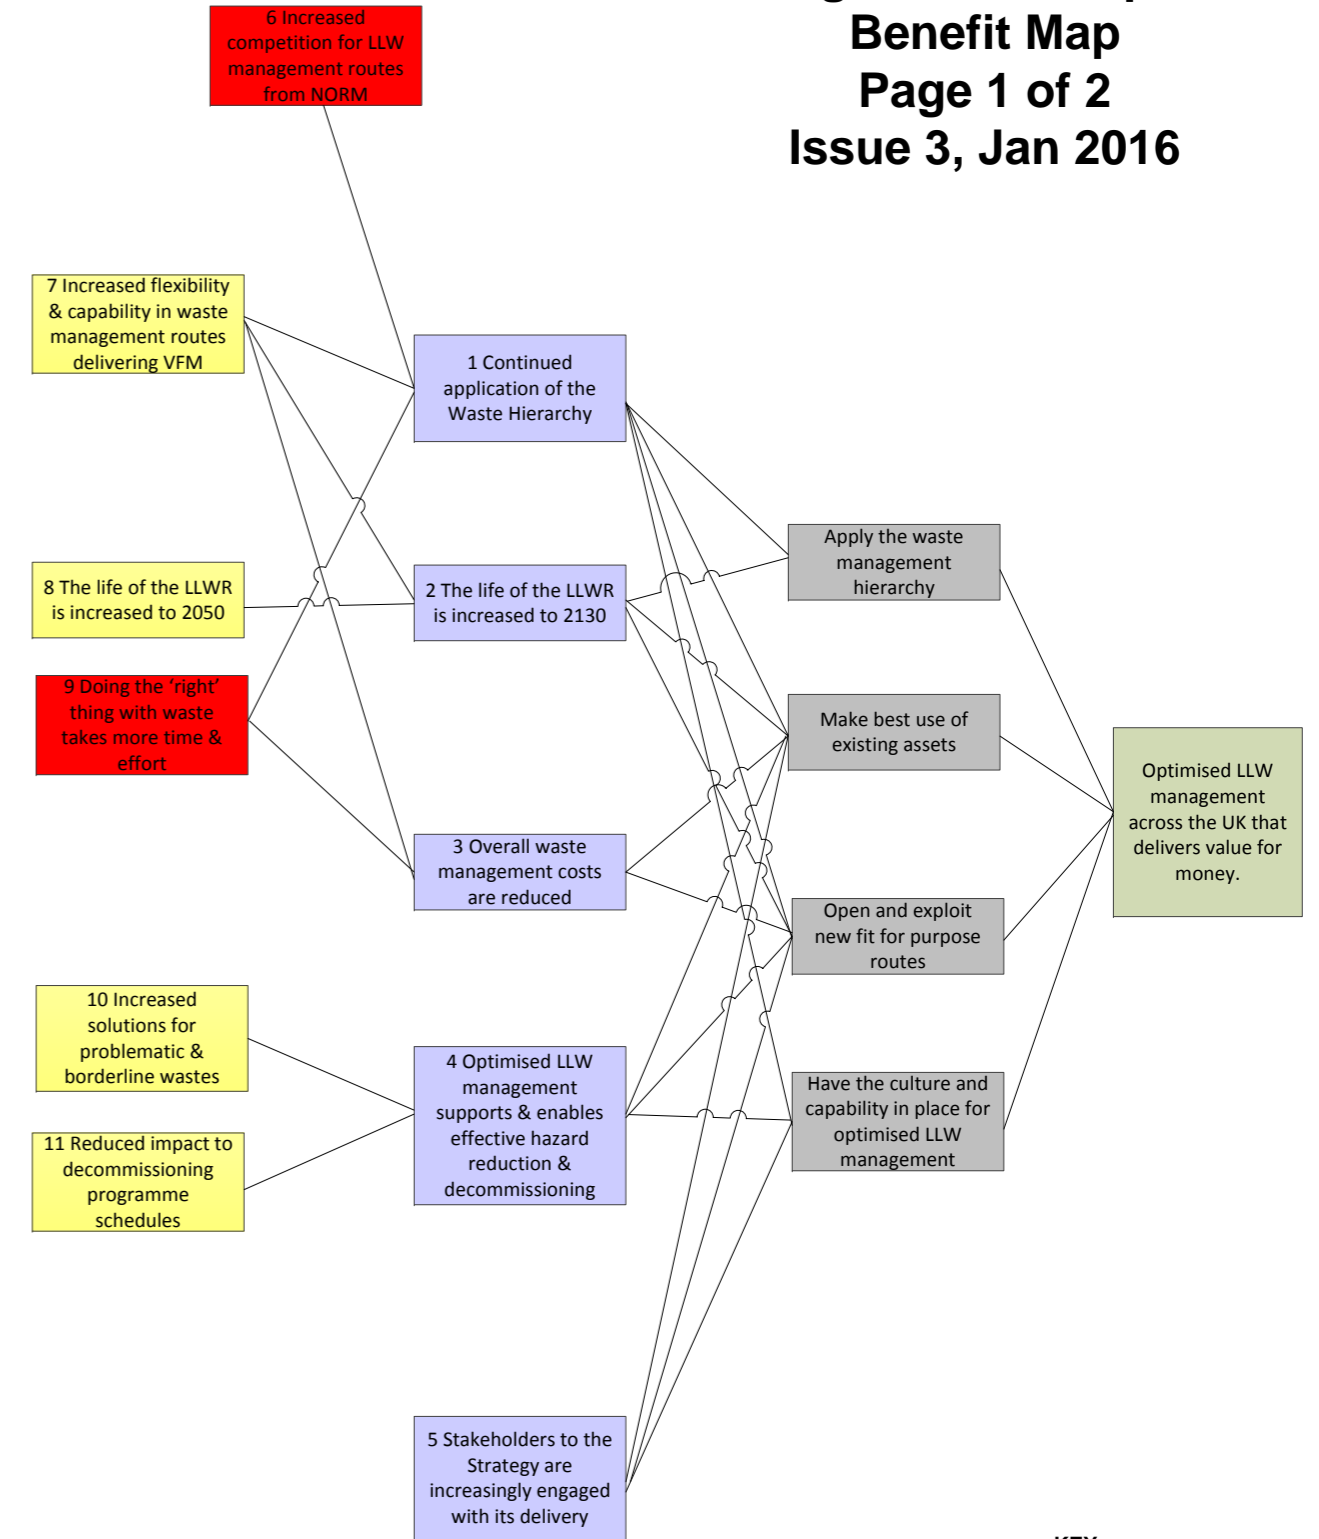

# National LLW Programme Blueprint

## Benefit Map

Page 1 of 2  
Issue 3, Jan 2016

- KEY**
- Vision
  - Strategic Objective
  - Strategic Benefit
  - Intermediate Benefit
  - Intermediate dis-benefit
  - Business Change
  - Project
  - Enabler

## Benefit Map

Page 2 of 2  
Issue 3, Jan 2016

- KEY**
- Vision
  - Strategic Objective
  - Strategic Benefit
  - Intermediate Benefit
  - Intermediate dis-benefit
  - Business Change
  - Project
  - Enabler