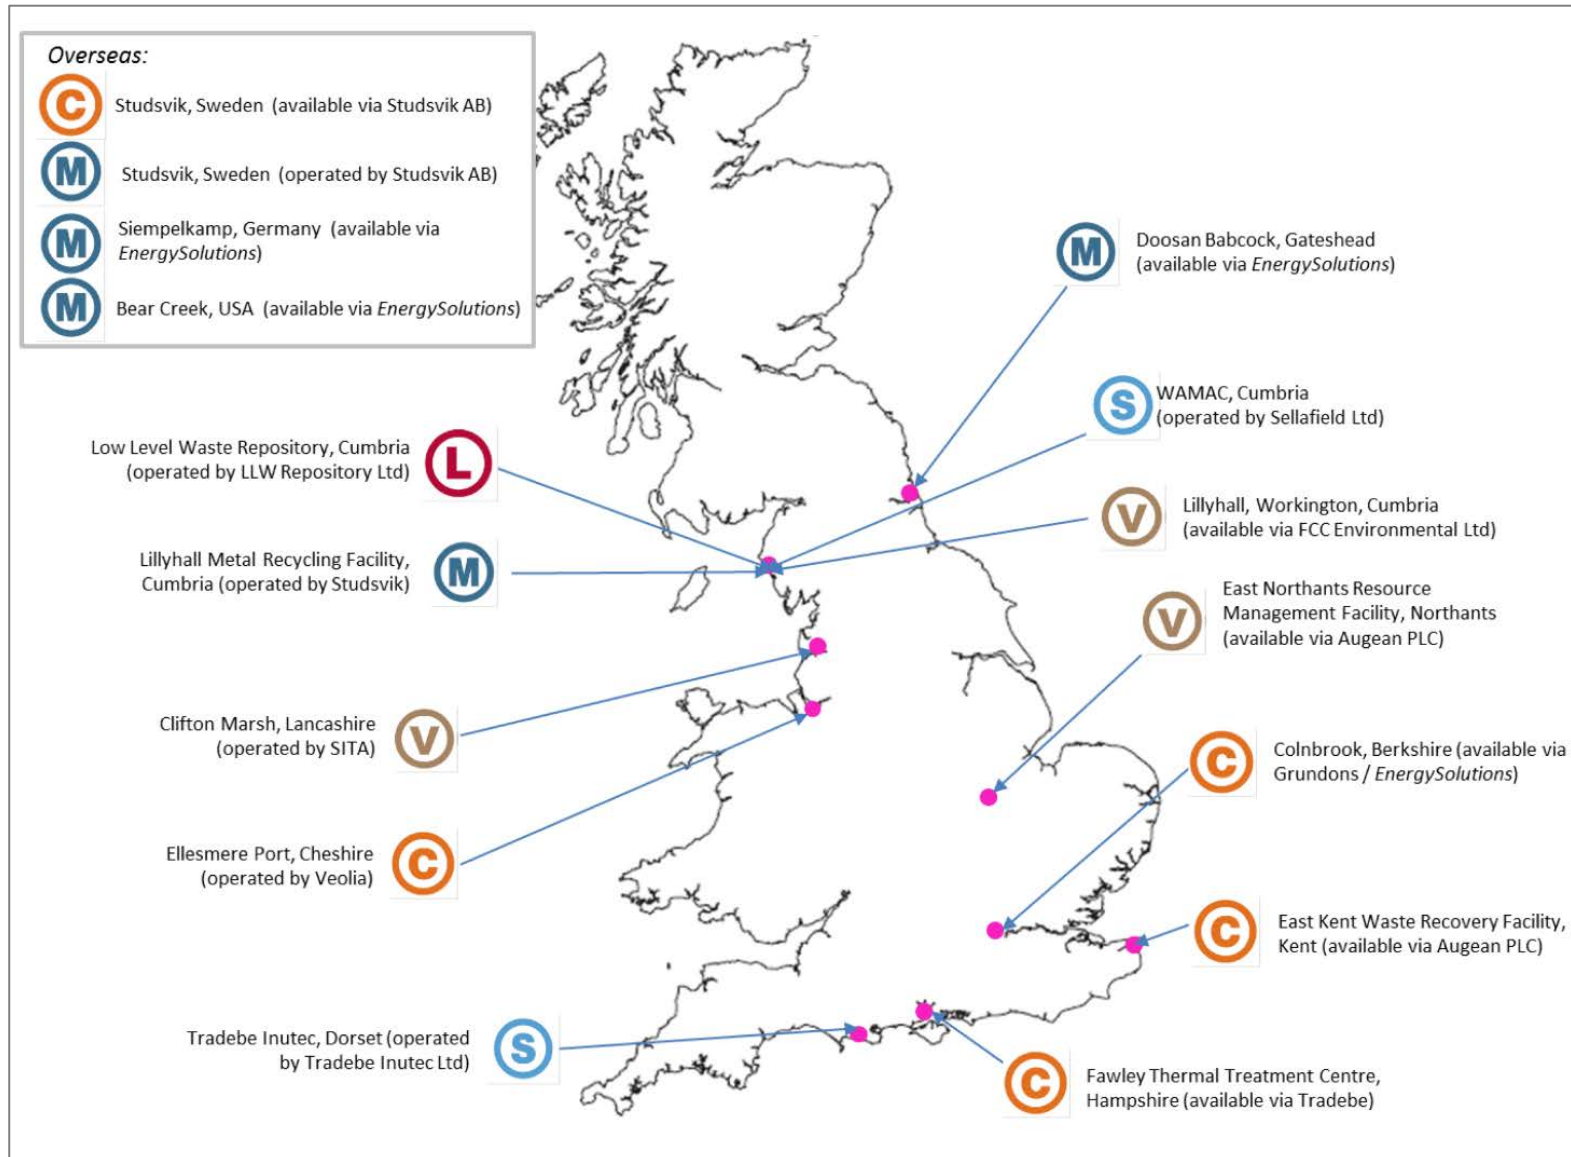

Map of Low Level Waste Treatment and Disposal Service Sites

Key: Diversion and disposal services	
M	Metallic services
C	Combustible services
V	Very Low Level Waste (VLLW) disposal service
S	Supercompaction service prior to disposal at LLWR
L	Low Level Waste (LLW) disposal